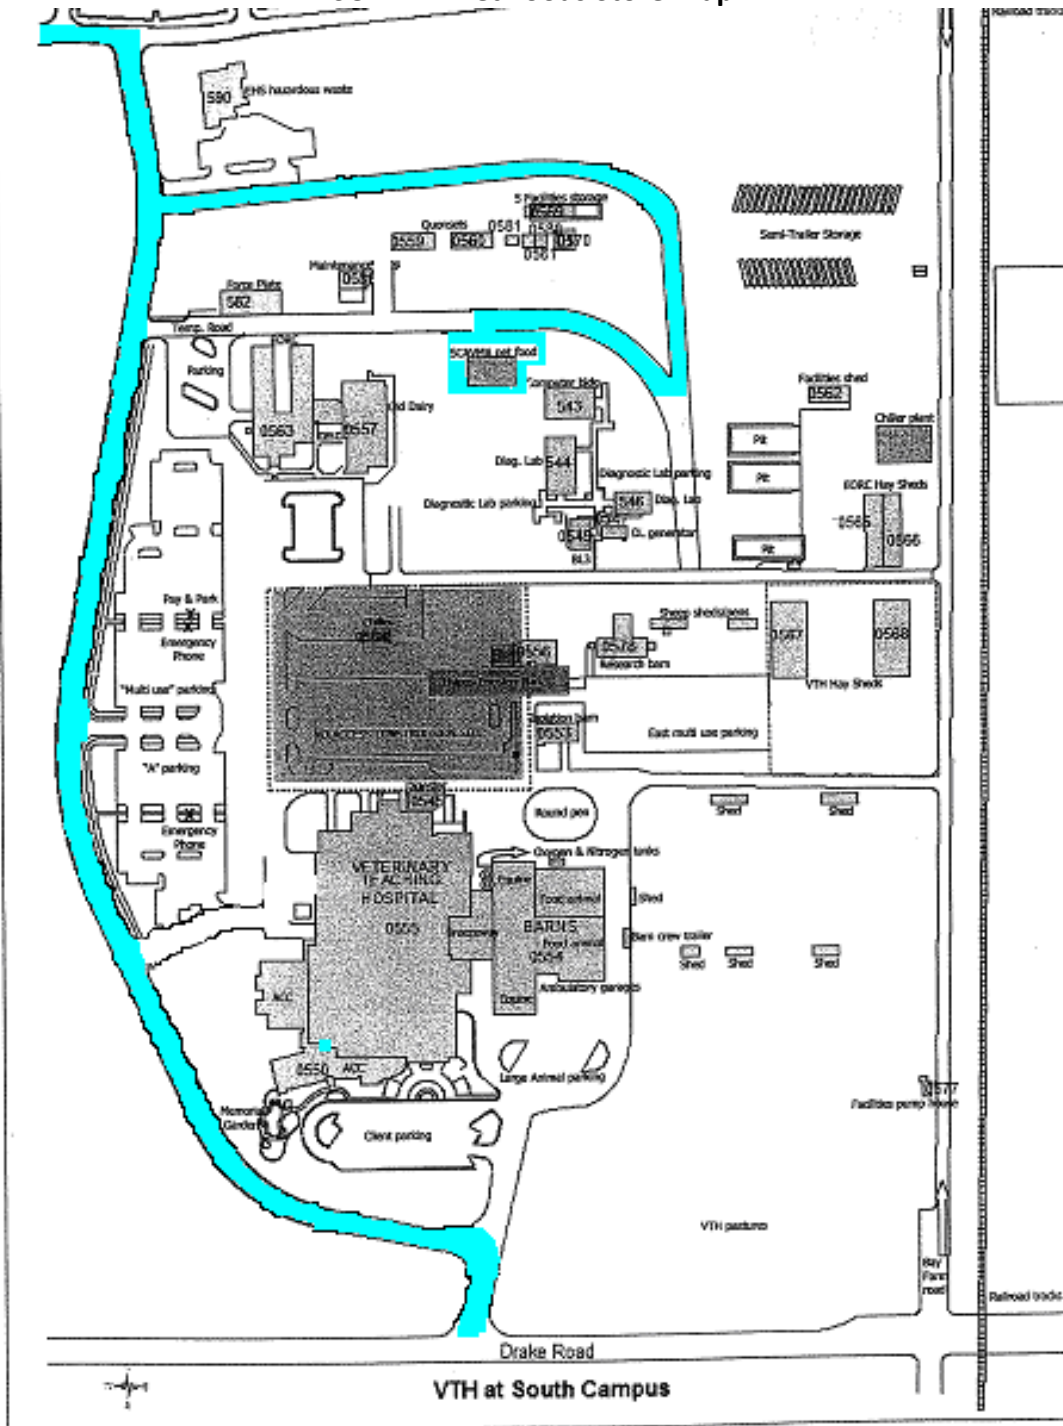

SCAVMA Pet Foods Store Map

Please do **not** cut through the Equine Orthopedic Center to reach the store, this quickly becomes a safety hazard to our fellow students/staff walking horses.

From the front entrance of the VTH:

Take Gillette Drive (the road curving off to the left from the entrance). Follow this road around the faculty/staff parking lots along the west side of the VTH. Turn right at Cross Rd, you will see a sign for SCAVMA Pet Foods. Take the dirt road as it curves right around the storage buildings and we are located on the right hand side just past the storage buildings.

From Main Campus:

Take Center Ave across Prospect. Turn left at Phemister Rd. Turn right at Gillette. Turn left at Cross Rd, you will see a sign for SCAVMA Pet Foods. Take the dirt road as it curves right around the storage buildings and we are located on the right hand side just past the storage buildings.